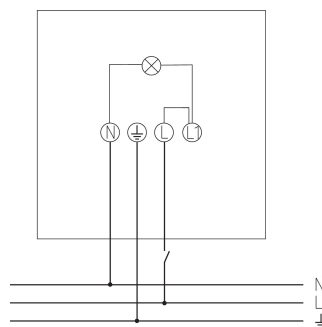

Connection example

Subject to technical changes and misprints

additional information at: www.theben.de/product/1020699

The load data are determined with exemplary selected illuminants and are therefore typical data due to the large number of available products.