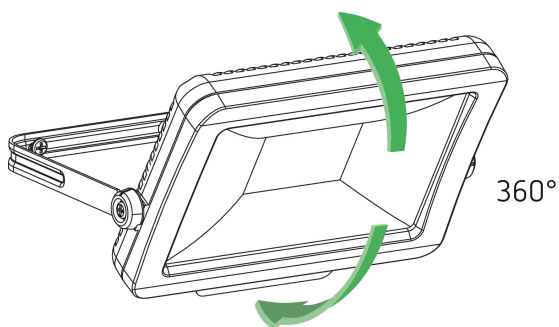

Connection example

Subject to technical changes and misprints

additional information at: www.theben.de/product/1020699

The load data are determined with exemplary selected illuminants and are therefore typical data due to the large number of available products.