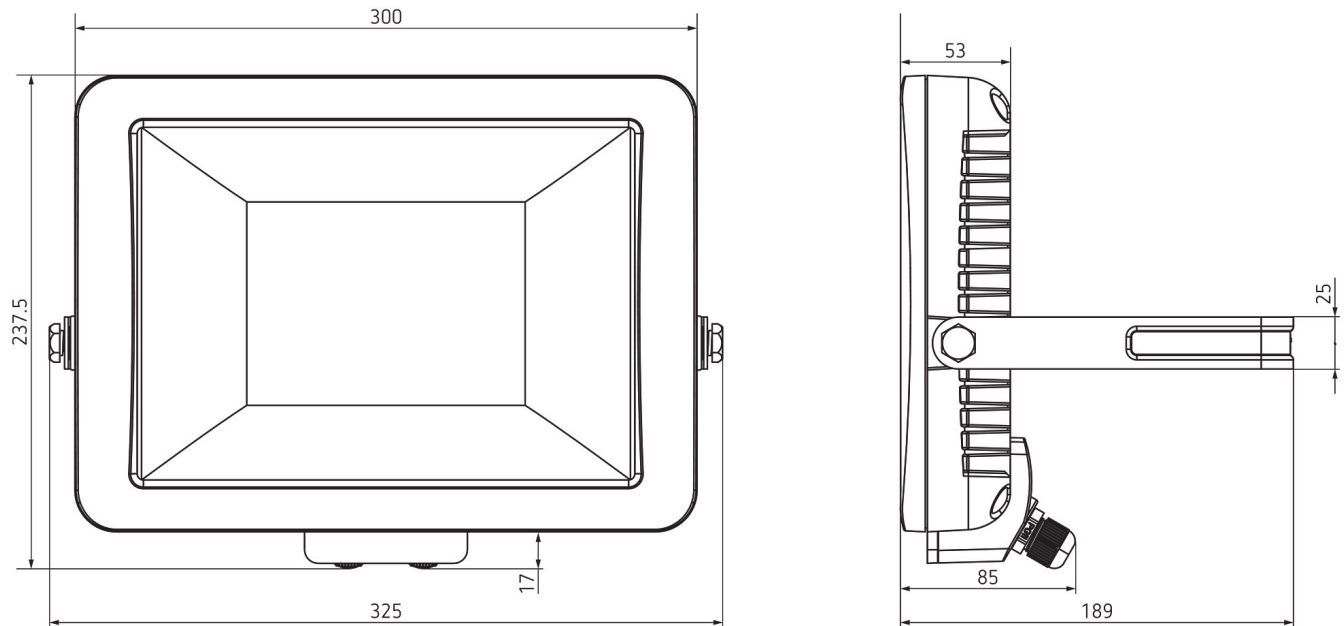

theLeda B100L W BK

Item no.: 1020699

Scale drawings

Accessories

Motion module theLeda B BK
Item no.: 9070761

Light module theLeda B BK
Item no.: 9070763

Motion module theLeda B BK
Item no.: 9070801