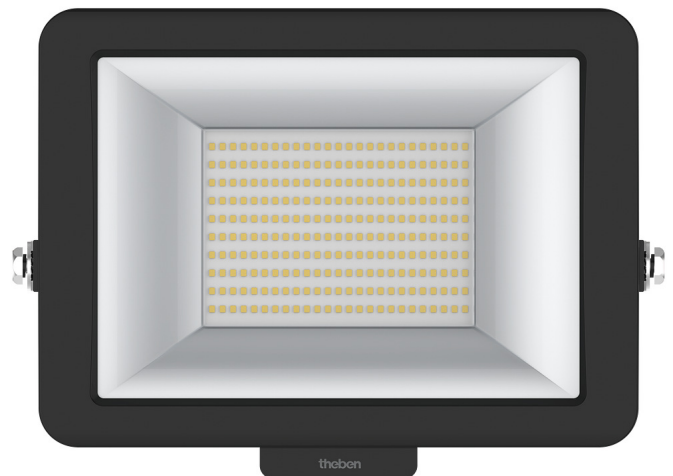

theLeda B100L W BK

Item no.: 1020699

theben

LED-Strahler
theLeda B

Description

- LED spotlight 100 W
- Suitable for outdoor use
- Flexible extension options thanks to optional module with motion detector including switch output or light sensor incl. switch output
- Spotlight can be turned by 360°
- Not dimmable

Technical data

theLeda B100L W BK	
Operating voltage	230 V AC
Frequency	50 Hz
Colour	Black (similar RAL 9005)
Installation type	Wall and ceiling installation
LED output (lighting current)	11250 lm
Colour temperature	3000 K, warmwhite

theLeda B100L W BK	
Colour rendering index	< 80
Service life	L80/B10/51.000 h
Ambient temperature	-20°C ... 40°C
Protection class	I
Type of protection	IP 65

Connection example

Subject to technical changes and misprints

additional information at: www.theben.de/product/1020699

The load data are determined with exemplary selected illuminants and are therefore typical data due to the large number of available products.

theLeda B100L W BK